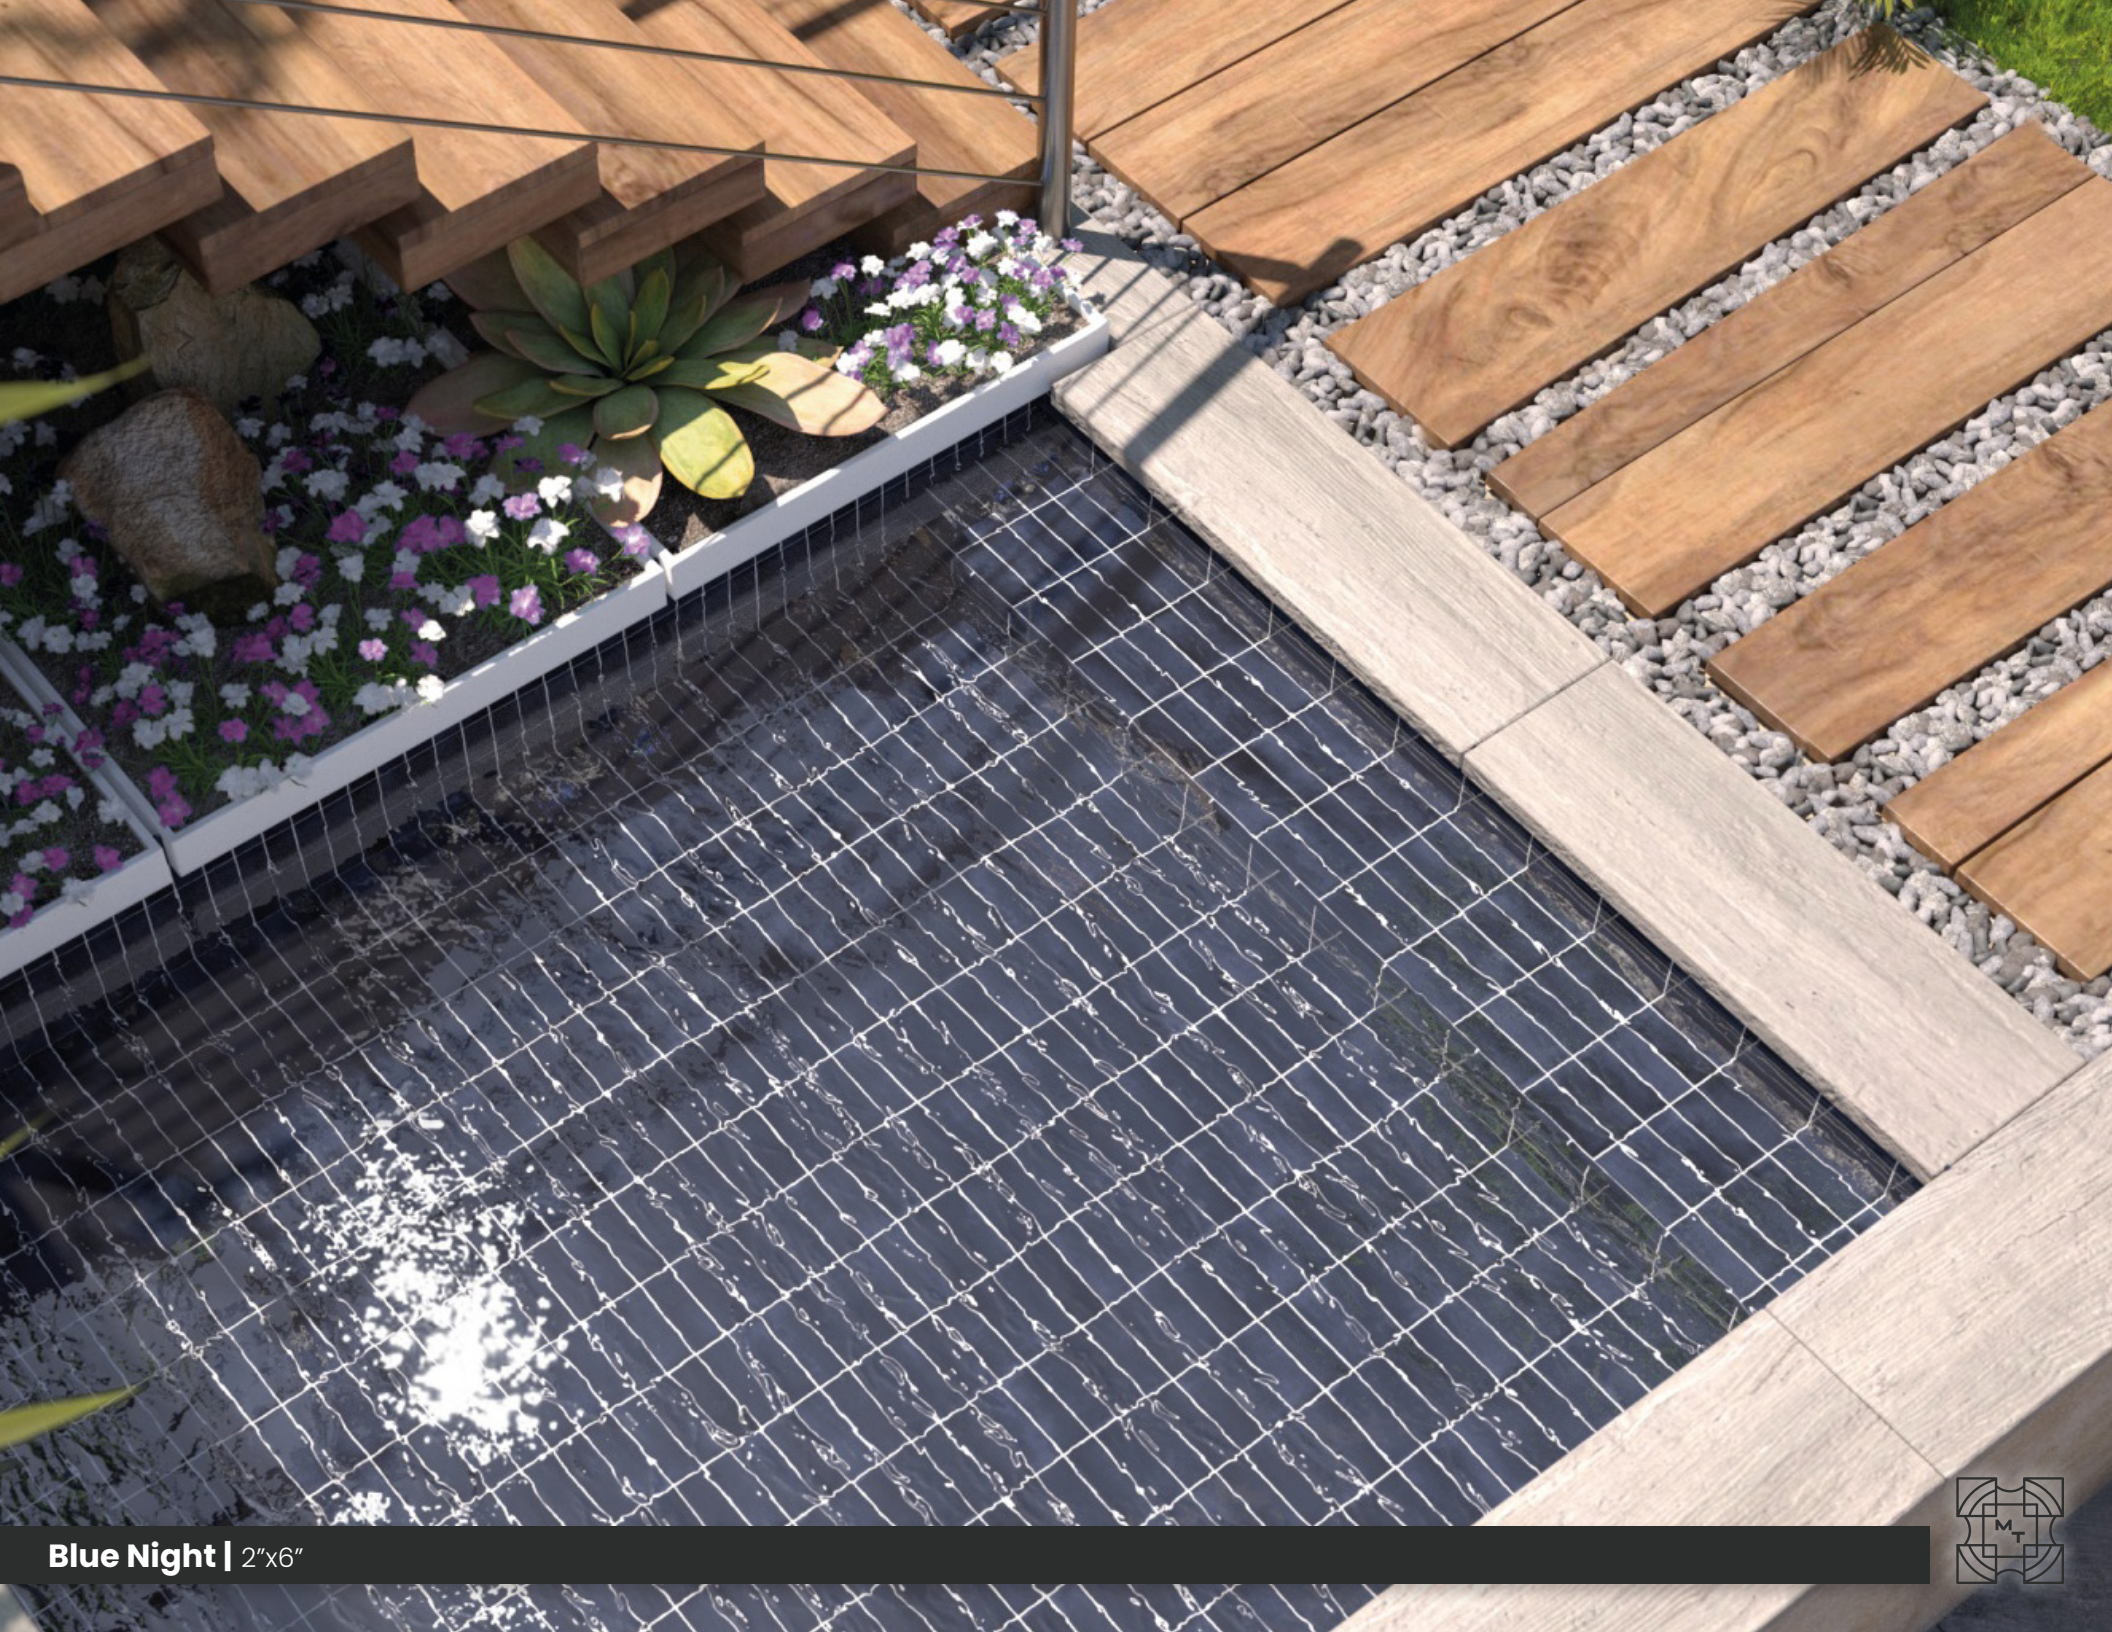

Black Hat

Blue Night

White

Amber Grey | 2"x6"

Black Hat | 2"x6"

Blue Grass | 2"x6"

Blue Night | 2"x6"

Canvas | 2"x6"

White | 2"x6"

Bone Cross | 5"x5" **Blue Grass Taco** | 1"x1"

Terracotta Cross | 5"x5" **Black Hat Taco** | 1"x1"

Smoke Cross | 5"x5" **White Taco** | 1"x1"

Fawn Cross | 5"x5" Blue Night Taco | 1"x1"

Smoke Cross | 5"x5" Blue Night & Blue Grass Taco | 1"x1"