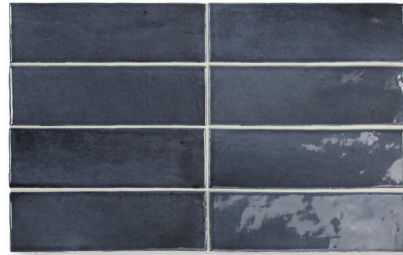

5"x5" Cross

1"x1" Taco

Colors

Amber Grey

Black Hat

Blue Grass

Blue Night

Canvas

White

Bone

Fawn

Smoke

Terracotta

Amber Grey

Blue Grass

Canvas

Black Hat

Blue Night

White

Amber Grey | 2"x6"

Black Hat | 2"x6"

Blue Grass | 2"x6"

Blue Night | 2"x6"

Canvas | 2"x6"