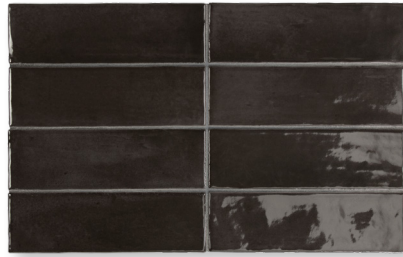

CASABLANCA

COLLECTION

MALINE TILE
ELEVATE YOUR SHOWROOM

malinetile.com

CASABLANCA

Stock Sizes

2"x6"

7"x7" Star

5"x5" Cross

1"x1" Taco

Colors

Amber Grey

Black Hat

Blue Grass

Blue Night

Canvas

White

Bone

Fawn

Smoke

Terracotta

Amber Grey

Blue Grass

Canvas

Black Hat

Blue Night

White

Amber Grey | 2"x6"

Black Hat | 2"x6"

Blue Grass | 2"x6"

Blue Night | 2"x6"

Canvas | 2"x6"